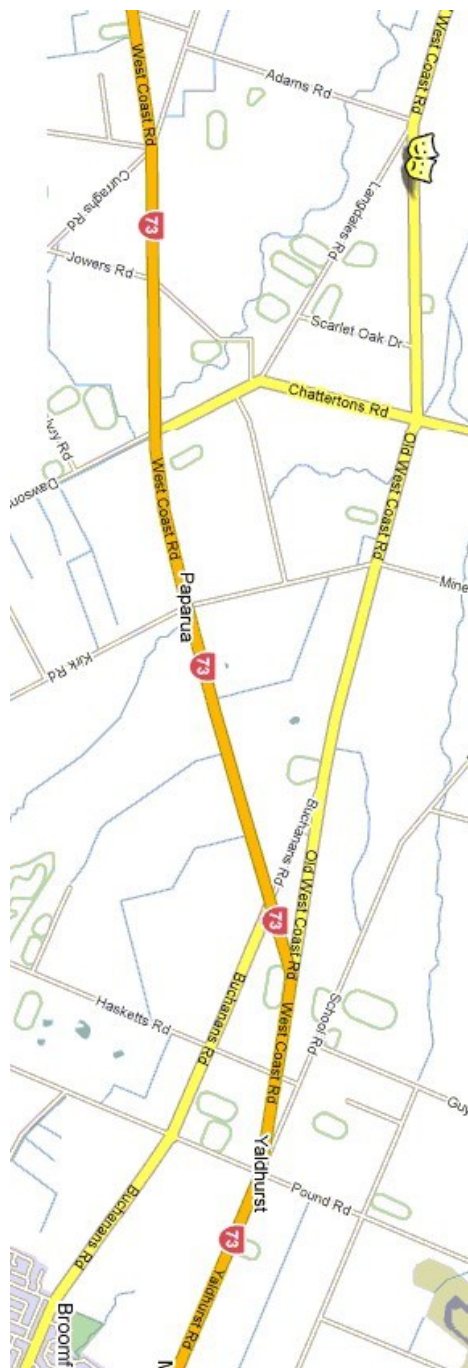

www.nutpoint.org 03 3421033

Nut Point Bush

on the Nut Point Centre's Grounds
est. in 2007
well worth a visit today

Christchurch City & Country Cottages

Home Away From Home www.cccottages.net

222 Langdales Road Yaldhurst/West Melton